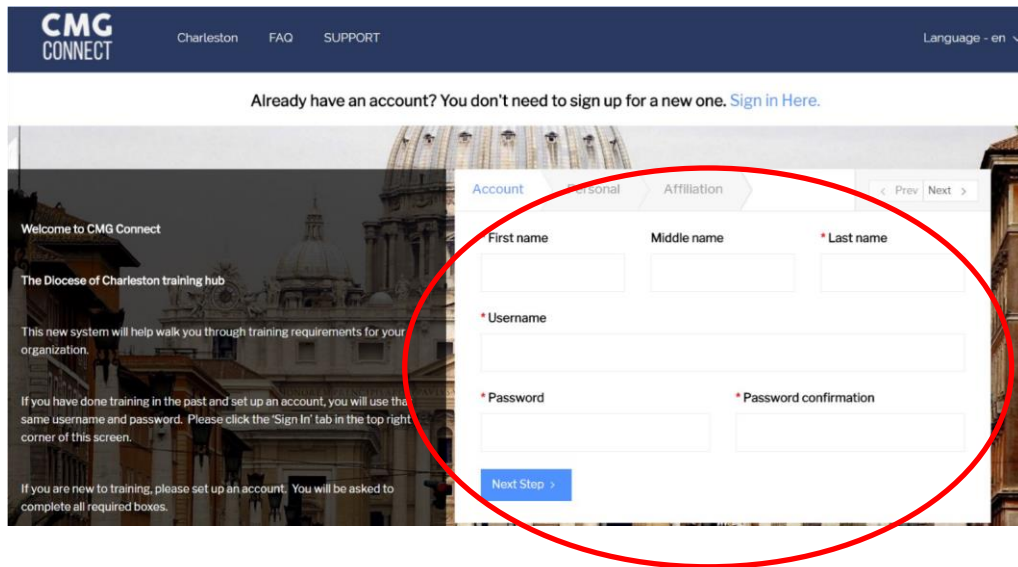

Diocese of Charleston

Safe Haven—It's Up to You

Safe Environment Instructions:

- ☐☐ Go to <http://charleston.CMGconnect.org> to complete your new online safe environment curriculum.
- ☐☐ Create a new account by completing all the boxes. This includes address, primary parish, and how you participate at your parish or school.
- ☐☐ Start the *Safe Haven—It's Up to You* training curriculum.
- ☐☐ Download and print your certificate upon completion or, email it directly from the site to the office or school you are associated with.